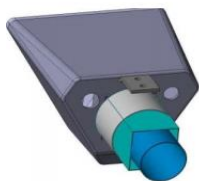

Preference of Professionals

ADD VALUE TO YOUR BUSINESS

CamBox®

Pole Set

3F-180 Series

- * Easy And Fast Installation
- * **Triangle Cube**
- * Suitable for Pole , Wall Ceiling Mount
- * Three Way Hidden Cable Input
- * **Three Side Connection Available**
- * Exact Solution For All Surfaces
- * Reliable And Estetic
- * **Large Internal Volume**
- * **POE * POWER SUPPLY AND MINI SWITCH**

Dimensions : 170X160X135

Technical Specifications

1 - 1,5 - 2 And 3 Meter (3000mm)
Pole 50mmx50mmx2mm 1000mm-3000mm

Diameter Range 20-125 mm
3 Face
1 - 4 instalation Cameras
Or Wi-fi Antenna