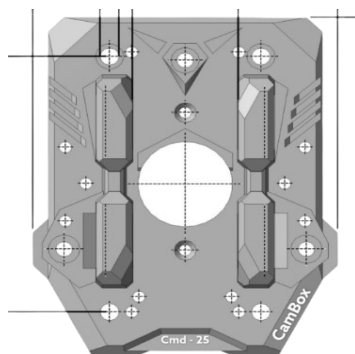

TECHNICAL DETAILS

- + High Quality Pole Bracket
- + Suitable with All Kinds of Poles
- + Material: Engineering Plastic

EAN CODE: 0655343461461

Suitable With All CamBox Accesories