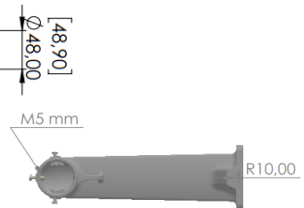

Preference of Professionals

CamBox®

Cx-360 Bracket

Cx 360 Speed Dome And Multi Bracket

ALL BRAND SUPPORTED

COLOR
WHITE
BALACK
GREY
1040Gr

Max Load 9 Kg
Strong

STANLESS