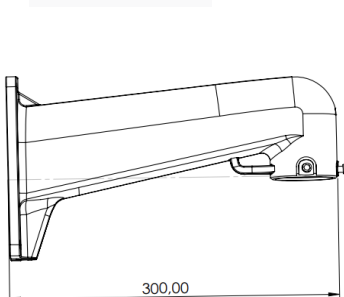

Preference of Professionals

CamBox®

Cx-360 Bracket

Cx 360 Speed Dome And Multi Bracket

ALL BRAND SUPPORTED

COLOR
WHITE
BALACK
GREY
1040Gr

Max Load 9 Kg
Strong

STANLESS