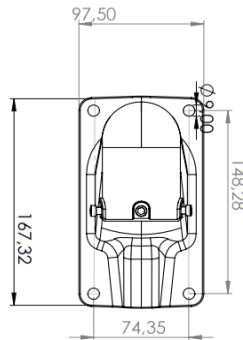

Preference of Professionals

CamBox®

Cx-360 Bracket

Cx 360 Speed Dome And Multi Bracket

ALL BRAND SUPPORTED

COLOR
WHITE
BALACK
GREY
1040Gr

Max Load 9 Kg
Strong

STANLESS