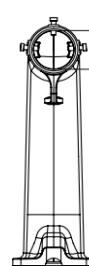

Preference of Professionals

CamBox®

Cx-360 Bracket

Cx 360 Speed Dome And Multi Bracket

ALL BRAND SUPPORTED

COLOR
WHITE
BALACK
GREY
1040Gr

Max Load 9 Kg
Strong

STANLESS

Suitable With All CamBox Accesories

CamBox
Engineering
Plastic