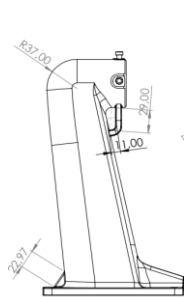

Preference of Professionals

CamBox®

Cx-360 Bracket

Cx 360 Speed Dome And Multi Bracket

ALL BRAND SUPPORTED

COLOR
WHITE
BALACK
GREY
1040Gr

Max Load 9 Kg
Strong

STANLESS