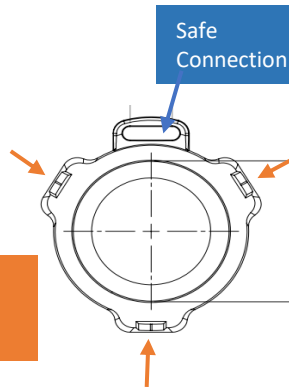

Preference of Professionals

CamBox®

CamBox Spd 25 Strong

Speed Dome CEILING Bracket

Robust and Safe

FIXING FROM 3

43-48,5 mm All Brand Speed Dome Camera Supported

Aluminum Lifetime Stainless
Stainless Screw Set

- AXIS
- AVIGILION
- BOSCH
- DAHUA
- HIKVISION
- MILESIGHT
- PANASONIC
- PELCO
- SAFIR
- HANWA
- UNIVIEW
- TIANY

Max Loaded 11Kg

STANDART SIZE:25 CM

OPTIONAL

50CM	75CM	1 MT	1,5MT-2MT
------	------	------	-----------