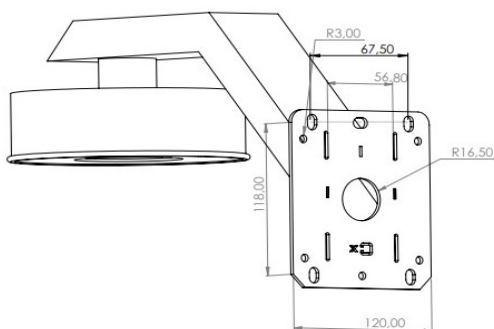

Preference of Professionals

CamBox[®]
TREND SERIES

CamBox TREND SERIES

TECHNICAL DETAILS

- + High Quality Trend Series Brackets
- + Material: Metal
- + Color Options: White, Black, Grey
- + Camera Montage Surfaces: 161mm Ø

EAN CODE:

Suitable With All CamBox Accesories