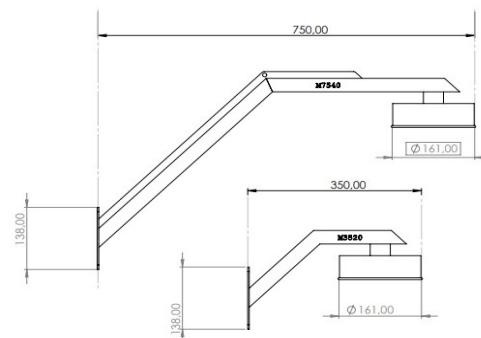

Preference of Professionals

CamBox[®]
TREND SERIES

CamBox TREND SERIES

TECHNICAL DETAILS

- + High Quality Trend Series Brackets
- + Material: Metal
- + Color Options: White, Black, Grey
- + Camera Montage Surfaces: 161mm Ø