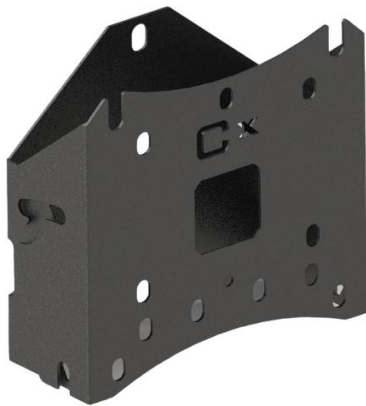

Preference of Professionals

CamBox[®]

Vs 121Bracket

CamBox Vesa Monitor Holder

MATERIAL: Metal
COLOR: Black

All Brand Supported

Supports Up to 16 Degree Angles

ALL BRAND SUPPORTED