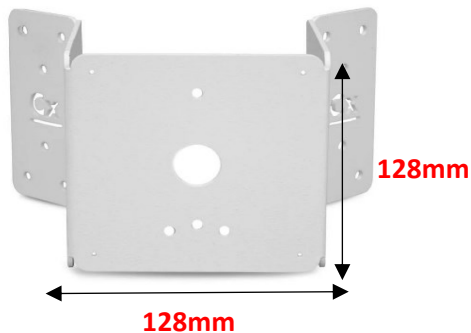

Preference of Professionals

CamBox[®]
CR-128

CamBox CR-128 Multi Bracket

TECHNICAL DETAILS

- + High Quality **3-Way** Corner Bracket
- + Compatible With Speed Dome, IR Bullet, Dome and W- fi Mounting Bracket, ST Series, TN Series and L9015
- + Compatible With All Cameras
- + Suitable **Indoor and Outdoor**
- + Easy and Safe Assembly
- + Material: Metal