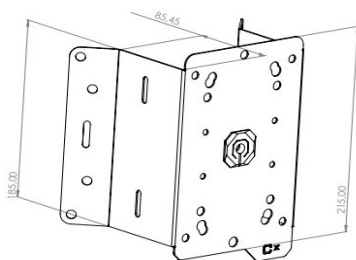

Preference of Professionals

CamBox[®]
CR-138

CamBox CR-138

TECHNICAL DETAILS

- + High Quality Functional Outer Corner Bracket
- + Compatible With All Junction Boxes and ST Brackets
- + Compatible With All Brands
- + Mounting Is Done Without Drilling Any Holes
- + Includes Dummy For Cable Entry
- + Includes a set of 4 screws
- + Material: Metal
- + Painted Against Corrosion