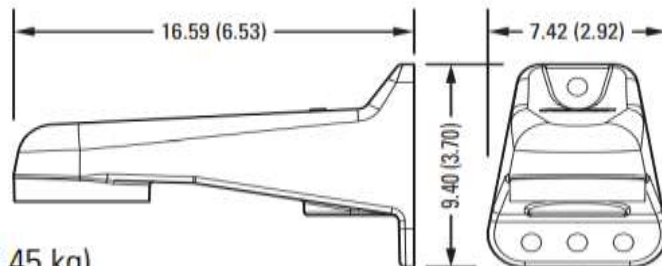

OPTIONAL

White polyester powder coat (RAL 9003)
Black polyester powder coat (RAL 9005)

Unit Weight

1.00 lb (0.45 kg)

VALUES IN PARENTHESES ARE INCHES; ALL OTHERS ARE CENTIMETERS.
DRAWINGS AND DIMENSIONS NOT TO SCALE.