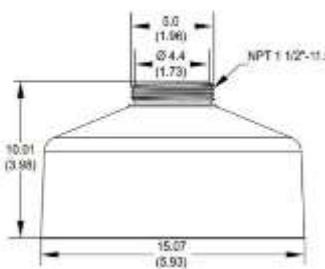

OPTIONAL

White polyester powder coat (RAL 9003)
Black polyester powder coat (RAL 9005)

Unit Weight

1.00 lb (0.45 kg)

VALUES IN PARENTHESES ARE INCHES; ALL OTHERS ARE CENTIMETERS.
DRAWINGS AND DIMENSIONS NOT TO SCALE.