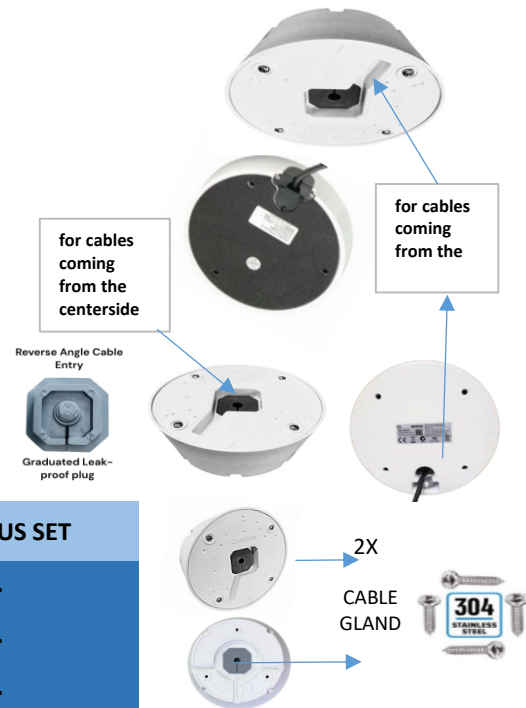

Preference of Professionals

CamBox[®]

PoKE YoKE DM-142

CamBox Poke Yoke Dm-142 Junction Box

TECHNICAL DETAILS

**Dm-142
Pro Plus Set**

Dm-142 Pro

PoKE YoKE Dm-142

Differences	PRO	PRO+PLUS SET
CABLE GLAND FRONT	-	+
CABLE GLAND BACK	-	+
304 STANLESS SCREW	-	+

SUPPORTS CABLE ENTRY FROM THE SIDE AND CENTER

MAX LOAD : 3KG

Suitable With All CamBox Accessories

CamBox

Engineering
Plastic