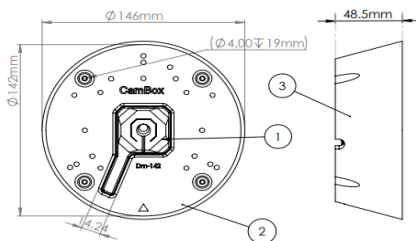

Differences	PRO	PRO+PLUS SET
CABLE GLAND FRONT	-	+
CABLE GLAND BACK	-	+
304 STANLESS SCREW	-	+

SUPPORTS CABLE ENTRY FROM THE SIDE AND CENTER

MAX LOAD : 3KG

Suitable With All CamBox Accessories

CamBox

Engineering
Plastic