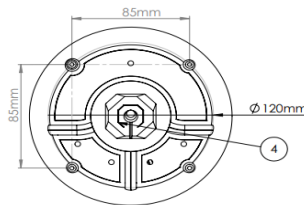

Differences	PRO	PRO+PLUS SET
CABLE GLAND FRONT	-	+
CABLE GLAND BACK	-	+
304 STANLESS SCREW	-	+

SUPPORTS CABLE ENTRY FROM THE SIDE AND CENTER

MAX LOAD : 3KG

Suitable With All CamBox Accessories

CamBox

Engineering
Plastic