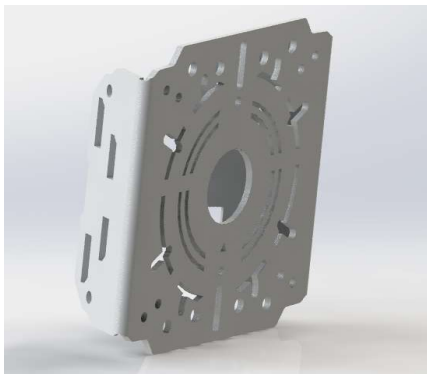

Preference of Professionals

CamBox®

JMP SERIES POLE MOUNT

JMP-120

JMP 120 SINGLE POLE MOUNT EQUIPMENT

- ✓ EASY INSTALATION
- ✓ ONE CLAMP 50-110 MM INSTALTION
- ✓ ALL BRAND SUPPORTED
- ✓ Robust and safe
- ✓ Corrosion resistant
- ✓ ALL JUNCTION BOX SUPPORTED

Suitable With All CamBox Accesories

CamBox
Engineering
Plastic