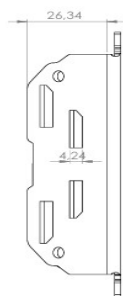

Preference of Professionals

CamBox®

JMP SERIES POLE MOUNT

JMP-120

JMP 120 SINGLE POLE MOUNT EQUIPMENT

- ✓ EASY INSTALATION
- ✓ ONE CLAMP 50-110 MM INSTALTION
- ✓ ALL BRAND SUPPORTED
- ✓ Robust and safe
- ✓ Corrosion resistant
- ✓ ALL JUNCTION BOX SUPPORTED