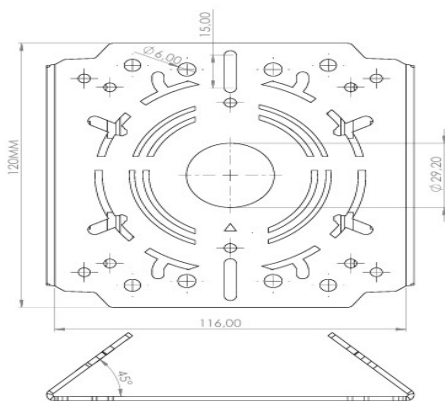

Preference of Professionals

CamBox®

JMP SERIES POLE MOUNT

JMP-120

JMP 120 SINGLE POLE MOUNT EQUIPMENT

- ✓ EASY INSTALATION
- ✓ ONE CLAMP 50-110 MM INSTALTION
- ✓ ALL BRAND SUPPORTED
- ✓ Robust and safe
- ✓ Corrosion resistant
- ✓ ALL JUNCTION BOX SUPPORTED