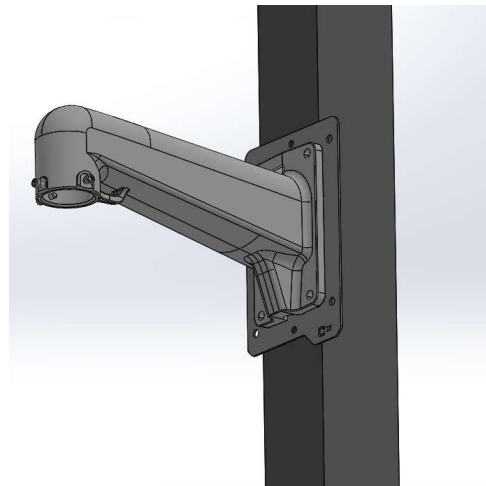

Preference of Professionals

CamBox®

JMP SERIES POLE MOUNT

JMP-1421

JMP 1421 SINGLE POLE MOUNT EQUIPMENT

- ✓ SPEED DOME BRACKET
- ✓ ECO SERIES
- ✓ GALVANO PROTECH
- ✓ 2MM THICKNESS
- ✓ ANY BRAND SUPPORTED
- ✓ MATERIAL METAL

Suitable With All CamBox Accessories

CamBox
Engineering
Plastic