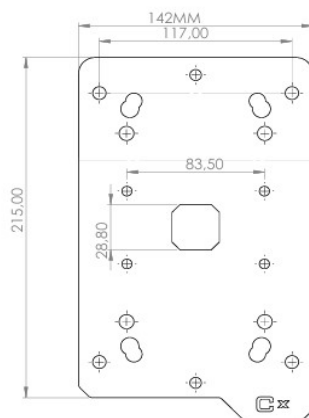

Preference of Professionals

CamBox®

JMP SERIES POLE MOUNT

JMP-1421

JMP 1421 SINGLE POLE MOUNT EQUIPMENT

- ✓ SPEED DOME BRACKET
- ✓ ECO SERIES
- ✓ GALVANO PROTECH
- ✓ 2MM THICKNESS
- ✓ ANY BRAND SUPPORTED
- ✓ MATERIAL METAL