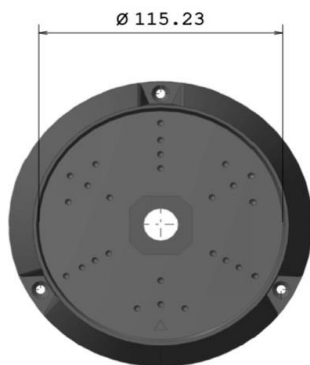

## CamBox PIVOT 711 HIGH QUALITY JUNCTION BOX

### TECHNICAL DETAILS

- + High Quality Junction Box
- + Montage Diameters: 113mm
- + Color: White
- + Both straight and upside down mounting

EAN CODE: 0655343460877

Suitable With All CamBox Accesories

**CamBox**  
Engineering  
Plastic