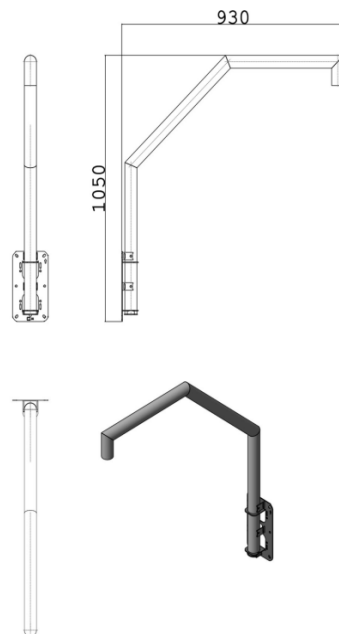

Preference of Professionals

**CamBox**<sup>®</sup>  
SPD-1093

## CamBox SPD-1093 PRO SPEED DOME BRACKET

### TECHNICAL DETAILS

- + High Quality Wall Bracket
- + Material: Aluminum and Metal
- + Dimensions: 1050mmx930mm
- + Usable On Roof, Wall and Pole

EAN CODE: 3743114142538

Suitable With All CamBox Accesories