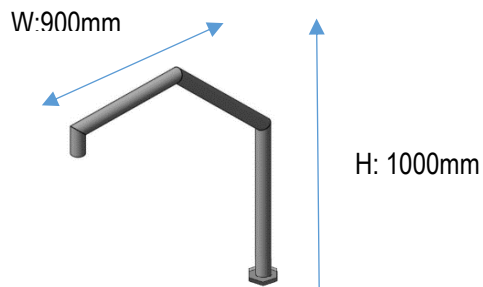

Preference of Professionals

CamBox[®]
SPD-4590

CamBox SPD-4590 SPEED DOME BRACKET

TECHNICAL DETAILS

- + High Quality Bracket
- + Only Suitable For Mounting On Space Series Poles
- + Material: Metal and Aluminum
- + Mounting On Wall and Poles