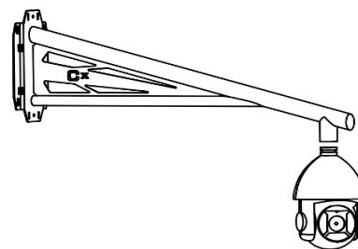

Preference of Professionals

CamBox[®]
SPW

CamBox SPW Speed Dome Bracket

**STRONG & DURABLE
MATERIAL**

TECHNICAL DETAILS

- + High Quality Bracket
- + All Brand Supported
- + Material: Metal and Aluminum
- + Mounting On Wall and Poles

Suitable With All CamBox Accesories