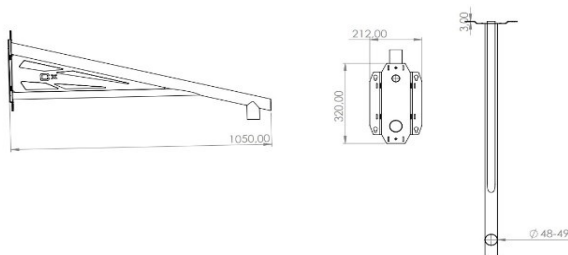

Preference of Professionals

CamBox[®]
SPW

CamBox SPW Speed Dome Bracket

**STRONG & DURABLE
MATERIAL**

TECHNICAL DETAILS

- + High Quality Bracket
- + All Brand Supported
- + Material: Metal and Aluminum
- + Mounting On Wall and Poles