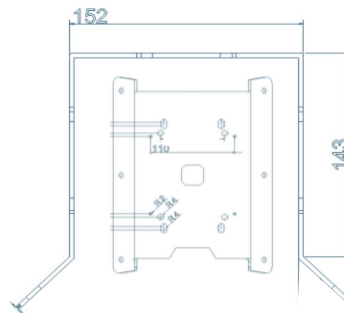

Preference of Professionals

CamBox[®]
CR-136

CamBox CR-136 GREY

TECHNICAL DETAILS

- + Outer Corner Bracket**
- + Compatible With All Junction Boxes and ST Brackets**
- + Mounting Is Done Without Drilling Any Holes**
- + Compatible with All Brand**
- + Material: Metal**
- + Weight: 2900 - 3000 gr**