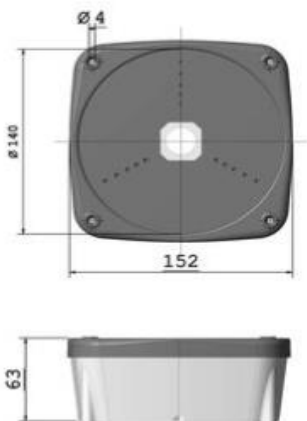

Preference of Professionals

Add Value the Your Business

CamBox®
Junction Box

CamBox Dm-140 Ir Bullet Dome Panaromic Camera Junction Box

- Diameter 140mm
- Compatible with all Brands
- Meterial Plastic

* CamBox St And L 9015 Full
Fully compatible with accessories