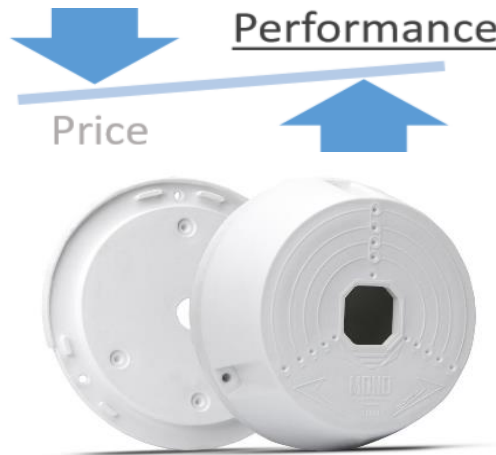

Preference of Profess

Add Value the Your Business

CamBox[®]
Junction Box
Mono

CamBox Mono JB-311 JUNCTION BOX

JB-311
Performance

Price

Universal Eco Junction Box

Instalation Size 113mm

- * Quck and Easy Assembly
- * Full Insulaton
- *MARKING HOLES Includes 15 holes which
- *Provides Easy installation.
- *Has been marked from dia 56 mm to dia 101mm
- *DOUBLE TAMPON LIQUID BARRIER
- *With Back Cover

Technical Data

Back Cover Base 140mm

140mm x 113mm x 45mm

90-120gr.

St ,Lt ,Tb ve Tn,

Fully Compatible