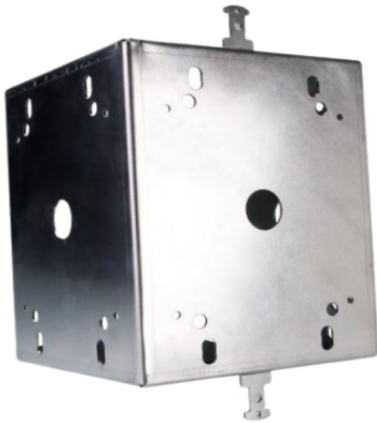

Preference of Professionals

CamBox[®]
MT-180

CamBox MT-180 Functional Pole

TECHNICAL DETAILS

+ High Quality *3-Way* Functional Pole Bracket

+ Speed Dome, Ir Bullet, Panoramic Camera and Wi-Fi Antenna Ports Are On All 3 Sides.

+ Material: Galvanized Metal

+ Stainless

EAN CODE: 0655343461690

Suitable With All CamBox Accesories