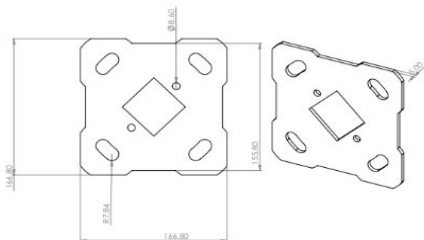

## **CamBox 1.5 MT PTS B1500 Pole Set**

### **TECHNICAL DETAILS**

- + High Quality Functional 1.5 mt Pole Set**
- + Easy and Fast Installation**
- + Pole's Material: Metal + Junction Box and Pole Bracket**
- + Pole's Dimensions: 1.5 mt and 60 diameter**