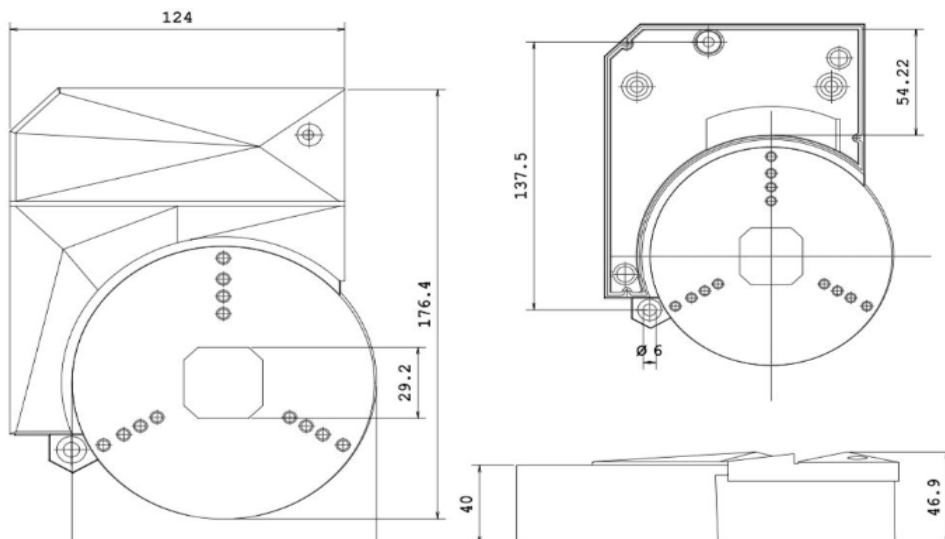

Strong Vs Material

[Product Video 1](#)

Installation With Only 2 Screws

Fastest Installation Box

Dimensions 124x176x46

Montage Size 121 Ø Mm

Montage Size 121 Ø Mm

Suitable With All CamBox Accesories